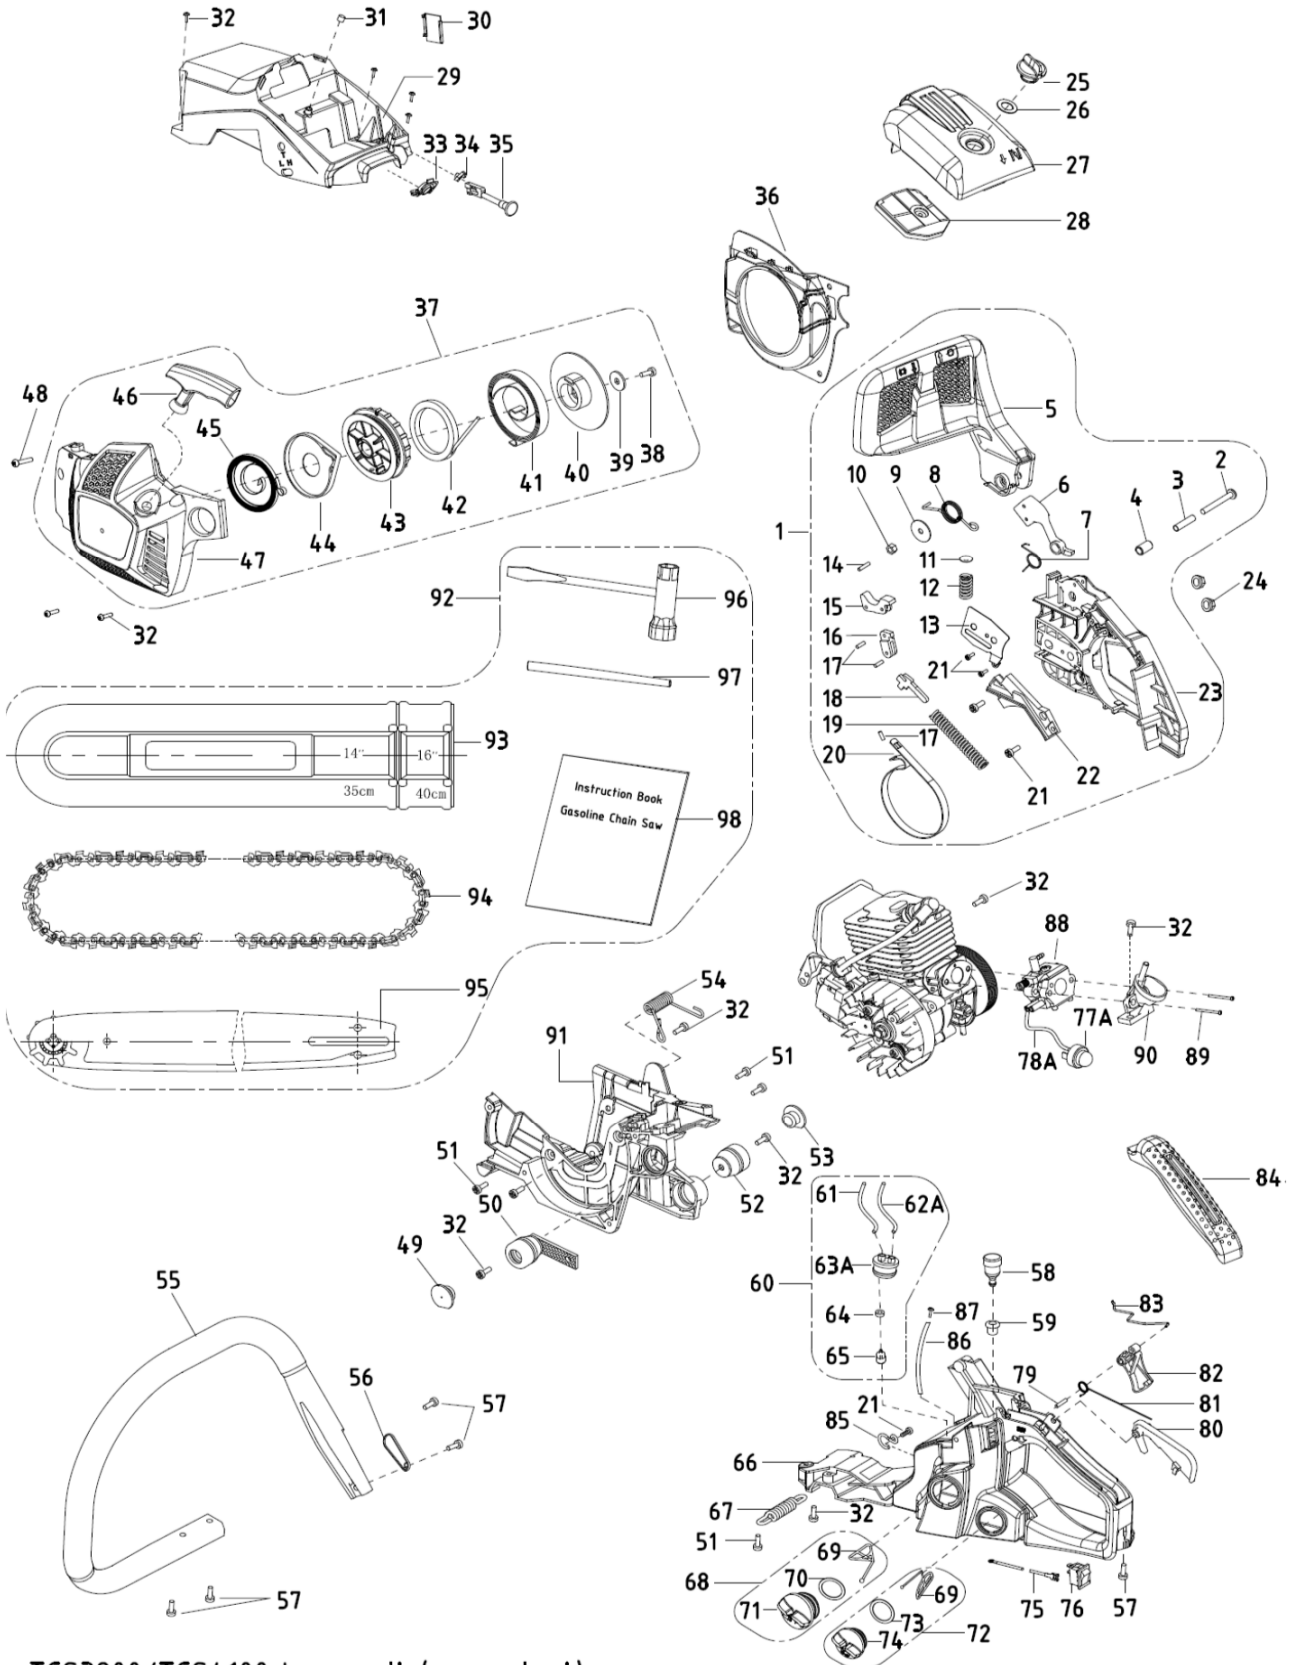

MOTOSIERRA CAMON TCS4100

Hoja n°1

CAMON®

OUTDOOR POWER EQUIPMENT

MOTOSIERRA CAMON TCS 4100

Hoja nº2

TCS3800/TCS4100 base unit (easy start)