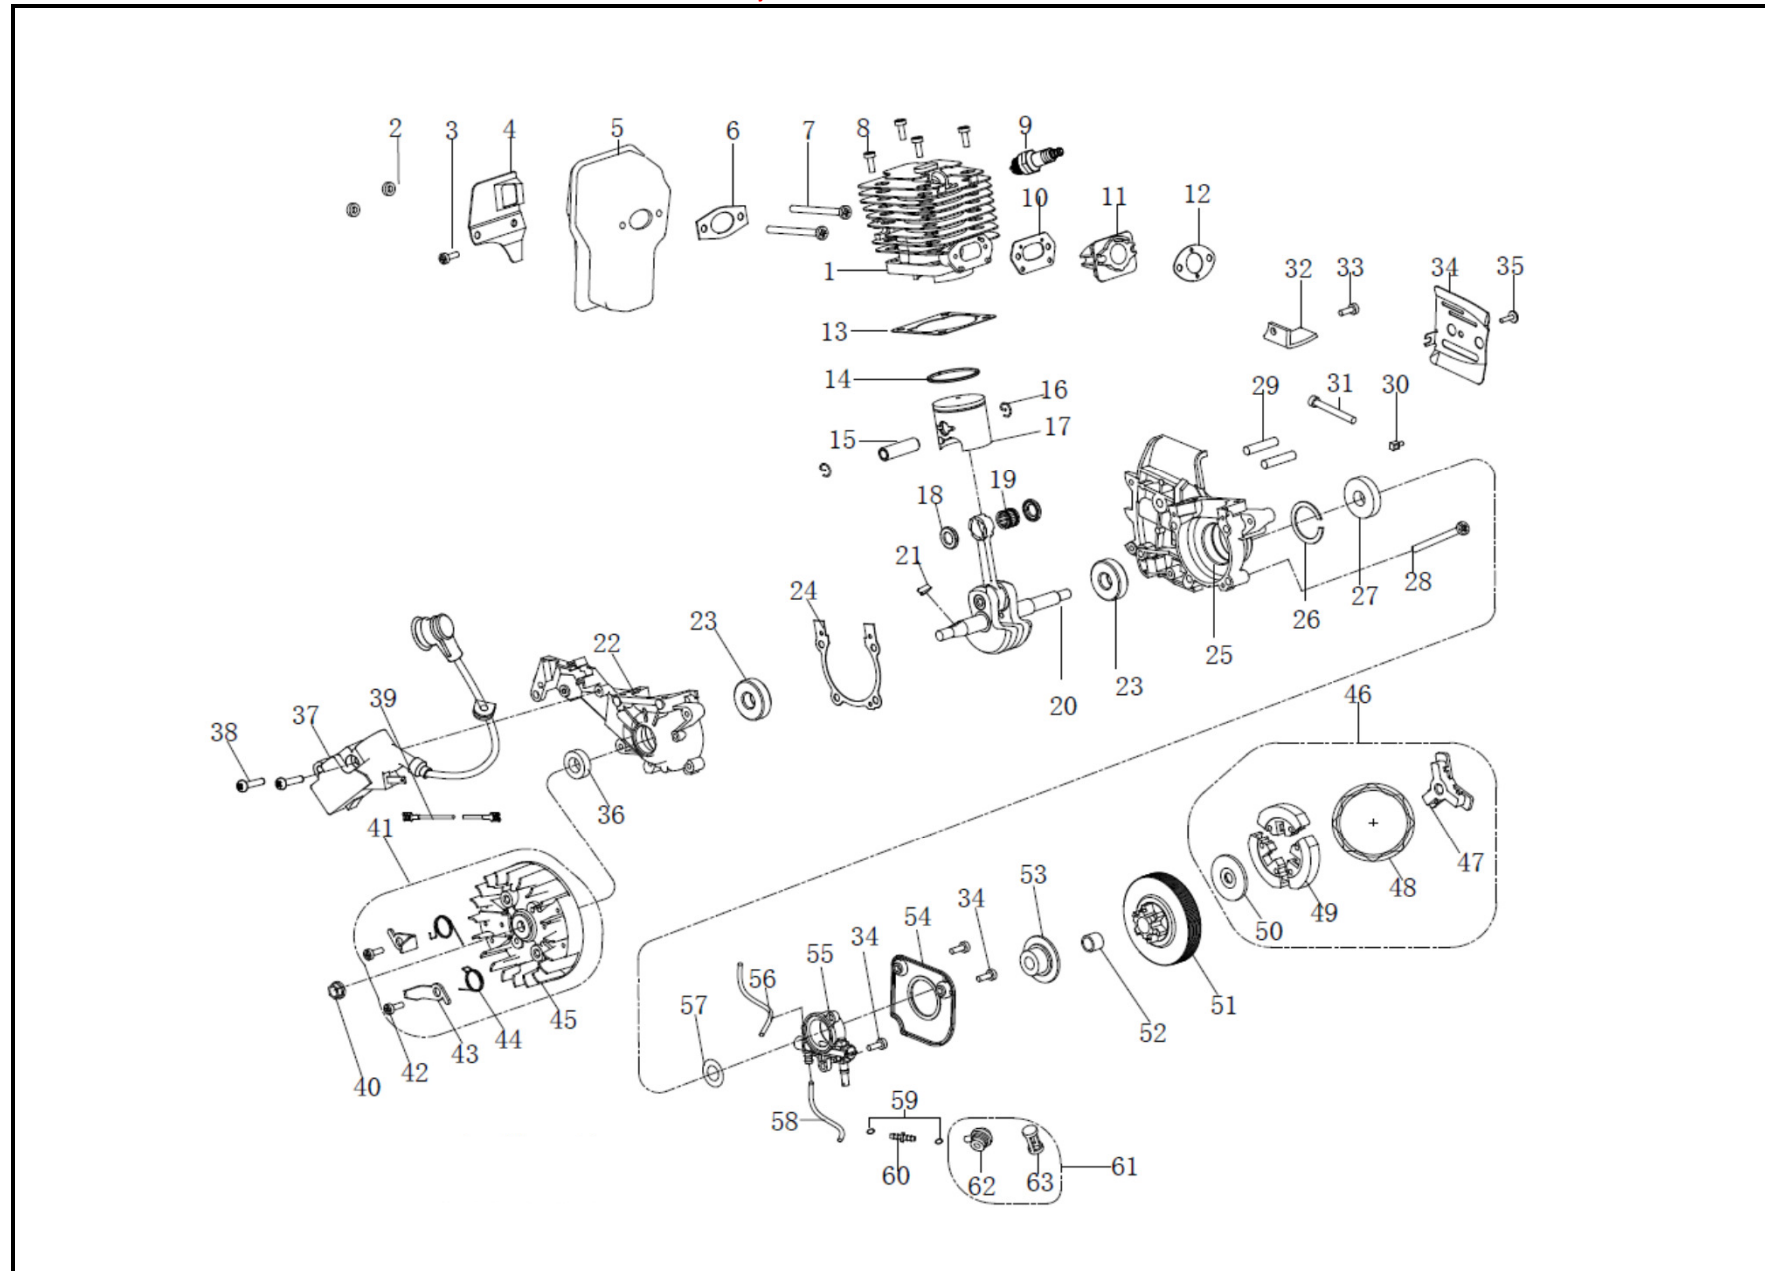

MOTOSIERRA CAMON TCS4100

Hoja n°1

CAMON®

OUTDOOR POWER EQUIPMENT

MOTOSIERRA CAMON TCS 4100

Hoja nº2

TCS3800/TCS4100 base unit (easy start)